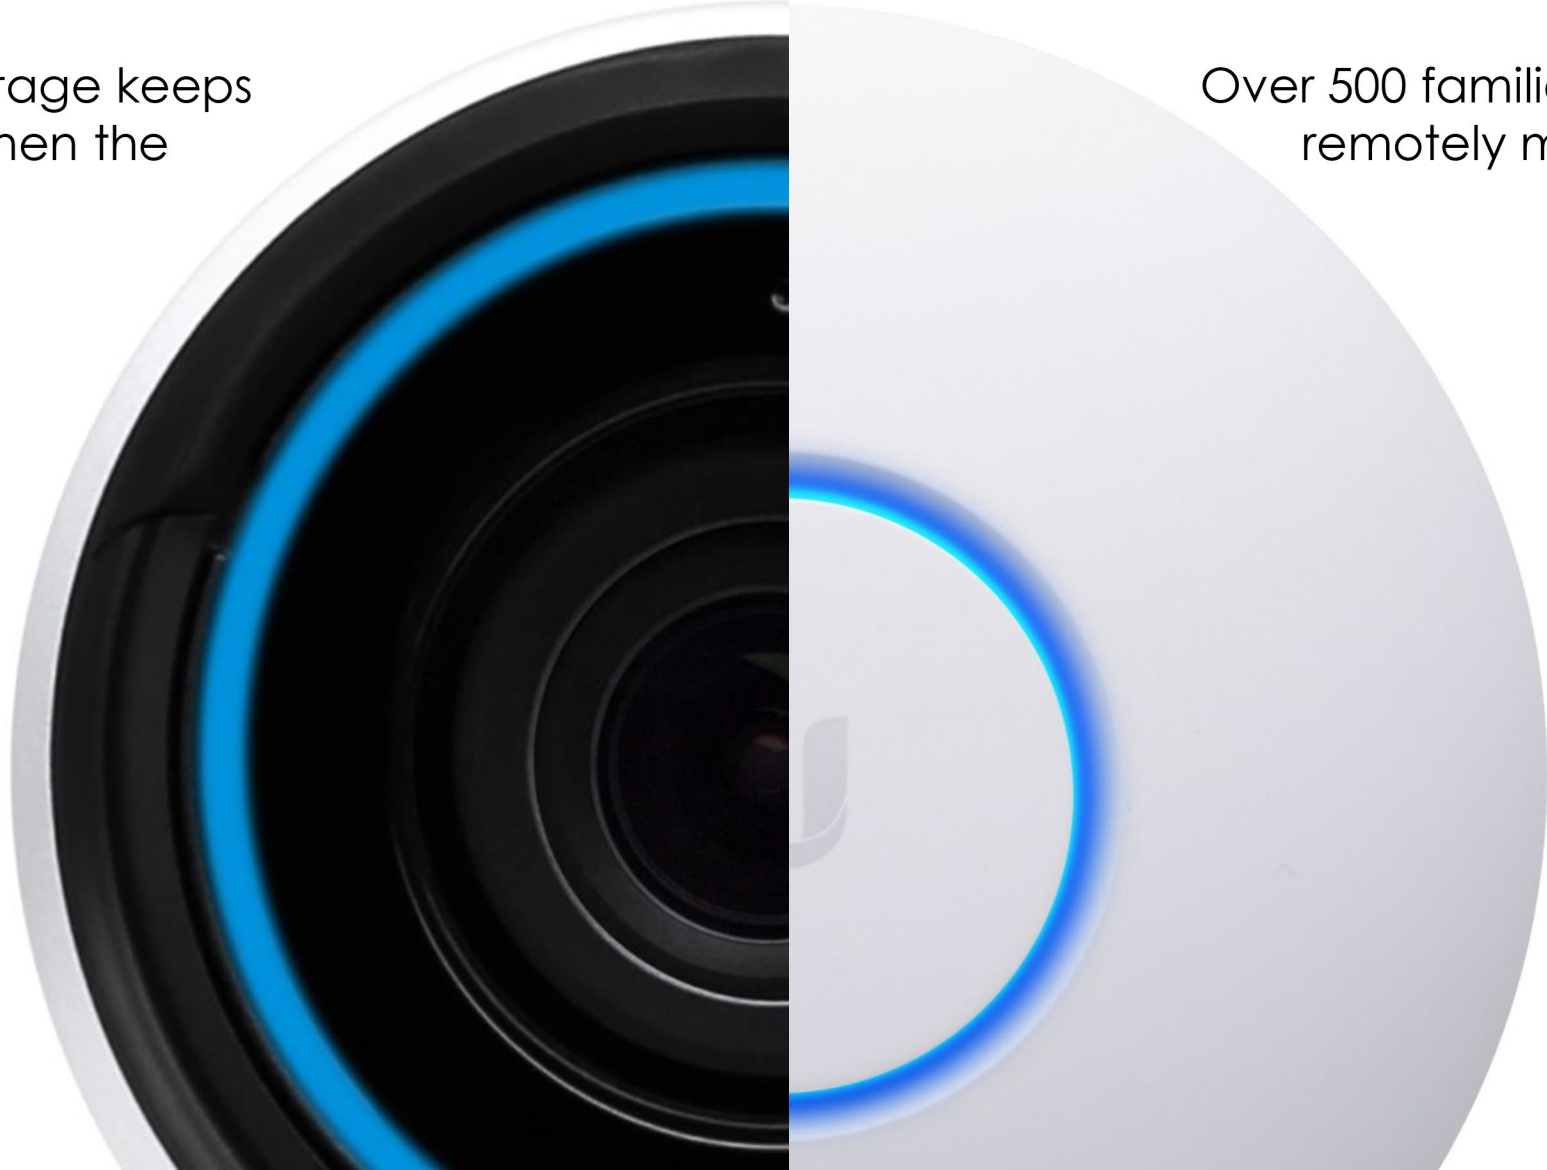

4k camera coverage

Home network, wifi, and security cameras are all run from a single device.

Integrated features notify you when someone comes home

Locally stored footage keeps recording even when the cloud goes down.