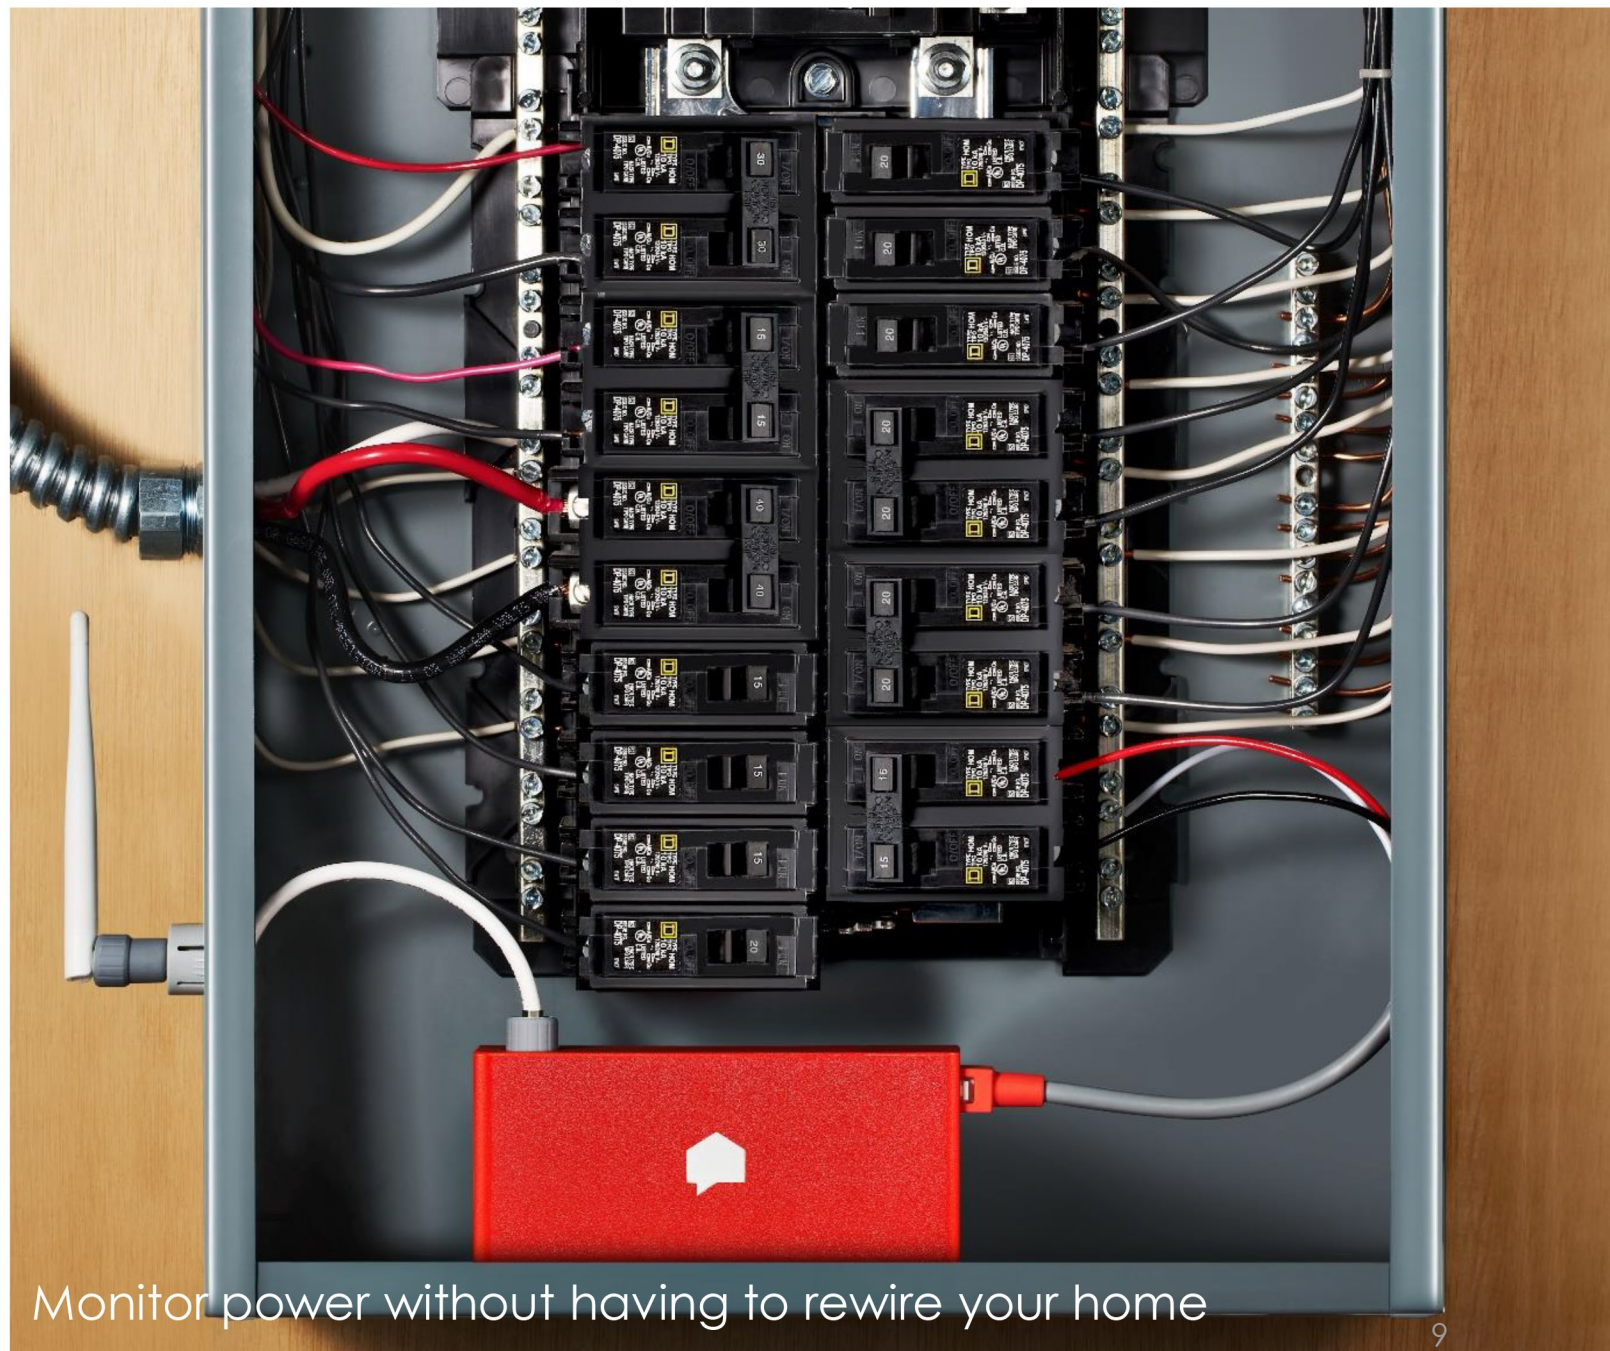

Answer the doorbell from anywhere in the world.

Energy Management

integrated

intelligent

stable

Incorporate:

solar

battery backup

any outlet or panel

Control which loads are backed up.

Protect from costly surges at the power panel.

Small form factor makes rebooting any device possible.

Environmental Integrations

automated

efficient

small form-factor