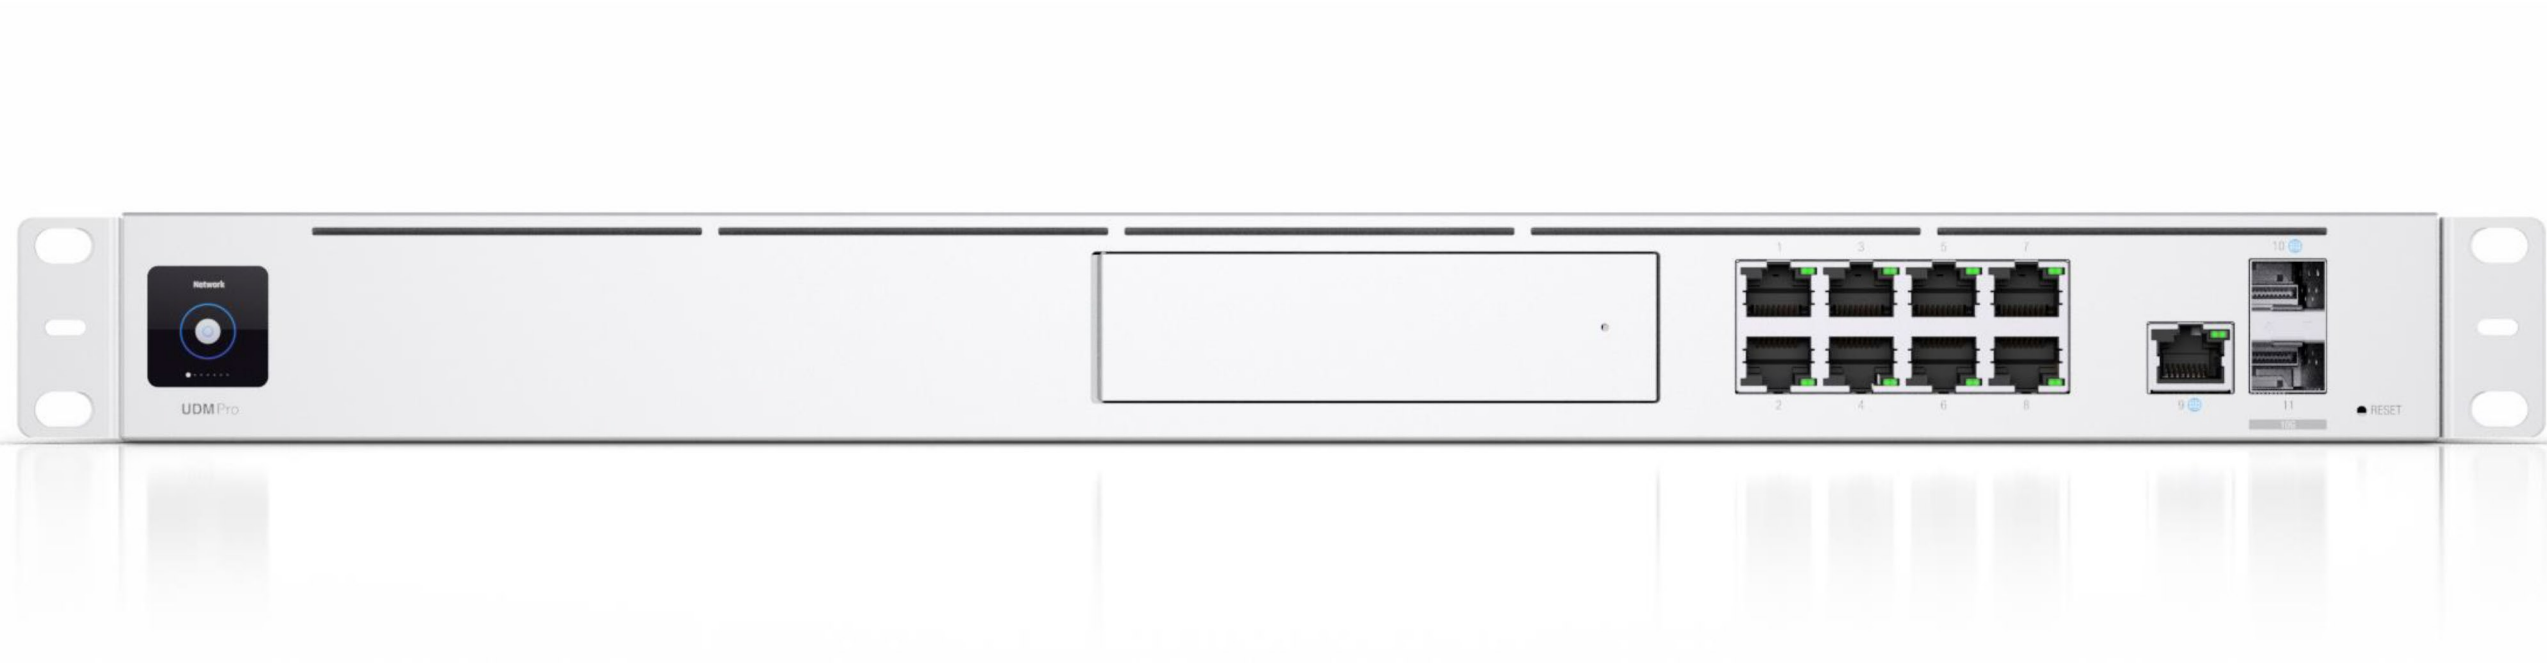

4k camera coverage

Home network, wifi, and security cameras are all run from a single device.

Integrated features notify you when someone comes home

Locally stored footage keeps recording even when the cloud goes down.